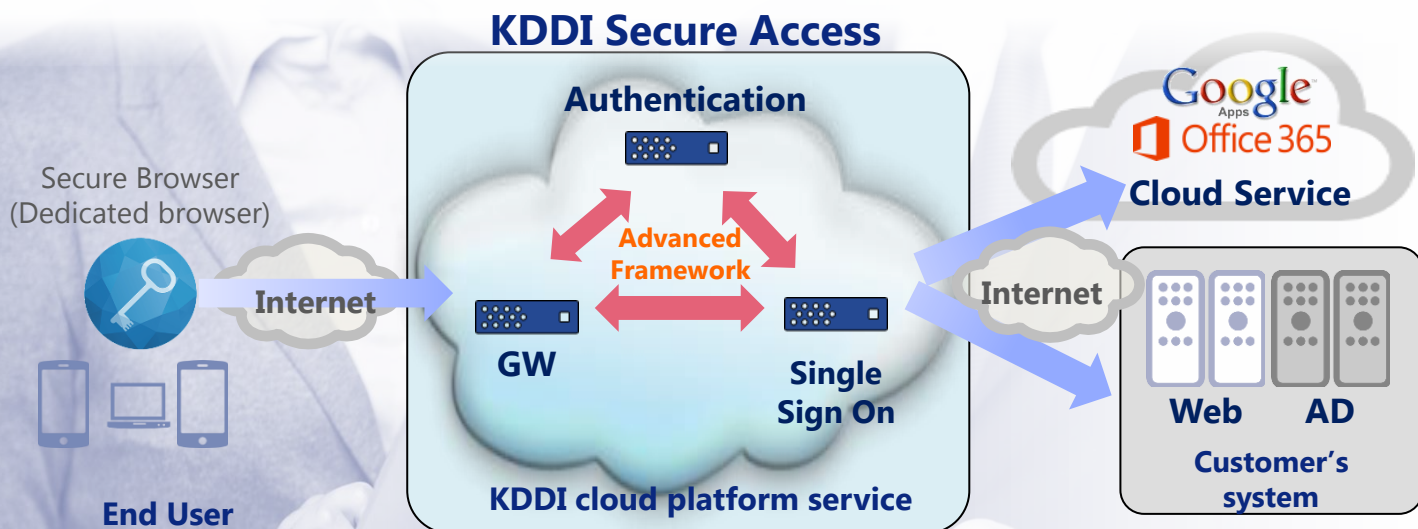

Multiple cloud services through a single sign on with instant secure access !

KDDI Secure Access powered by Soliton

Reliable web access

Guaranteeing security of your devices through the network with device authentication and user authentication!

Not a single piece of data left on the devices

Wiping out data from your device automatically through our dedicated application, surely reducing the risk of threats to the data!

Access with one login credentials

Connecting to multiple cloud services instantly and safely with secure access!

Advanced security strategy without complexity!

Browser Gateway

Establish secure access and prevent data theft!

Authentication

Blocking unauthorized access by a bundled strong authentication system!

Single Sign On

Simplify use of various cloud services!

Designed for multiple devices

Easy Deployment

- ◆ No specialized IT expertise required
- ◆ A multi-device compatible interface
- ◆ No need to connect via a VPN.