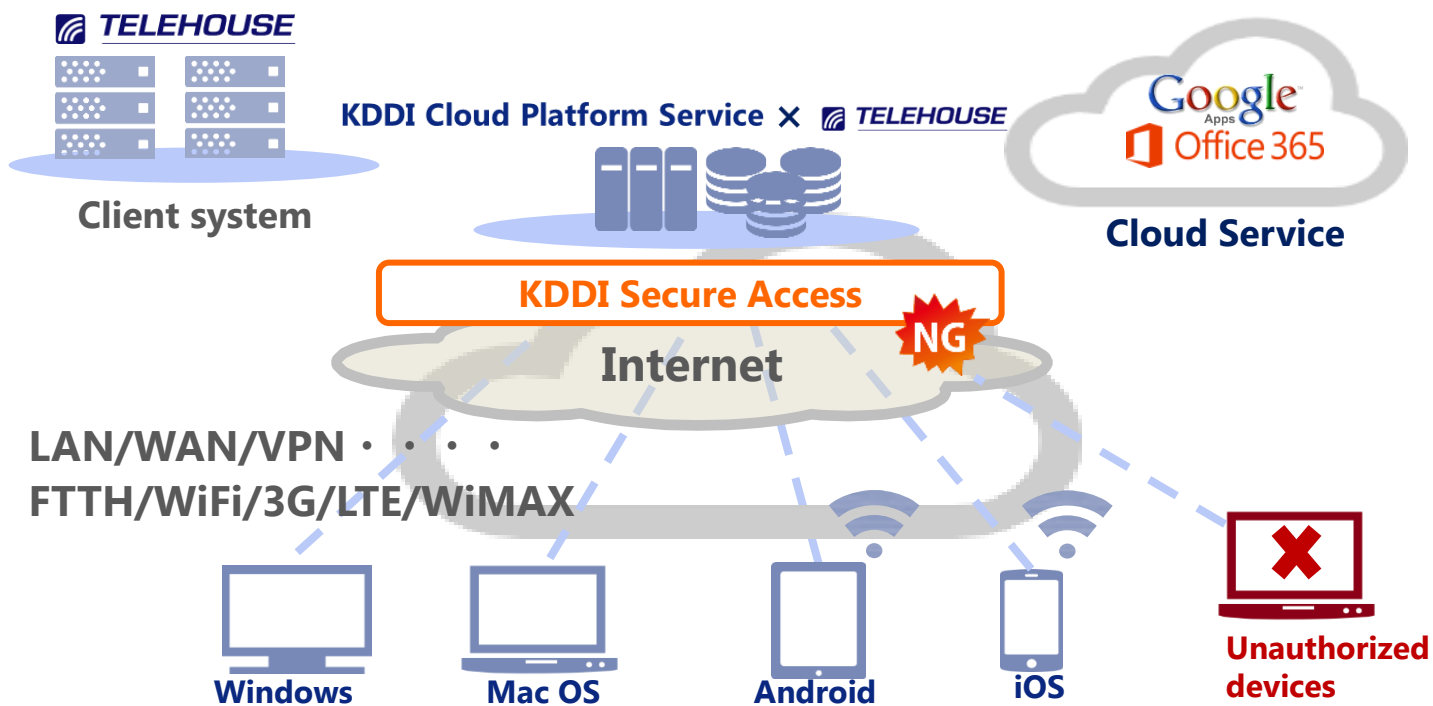

Multiple cloud services through a single sign on with instant secure access !

KDDI Secure Access powered by Soliton

Reliable web access

Guaranteeing security of your devices through the network with device authentication and user authentication!

Not a single piece of data left on the devices

Wiping out data from your device automatically through our dedicated application, surely reducing the risk of threats to the data!

Access with one login credentials

Connecting to multiple cloud services instantly and safely with secure access!

Advanced security strategy without complexity!

Browser Gateway

Establish secure access and prevent data theft!

Authentication

Blocking unauthorized access by a bundled strong authentication system!

Single Sign On

Simplify use of various cloud services!

Designed for multiple devices

Easy Deployment

- ◆ No specialized IT expertise required
- ◆ A multi-device compatible interface
- ◆ No need to connect via a VPN.