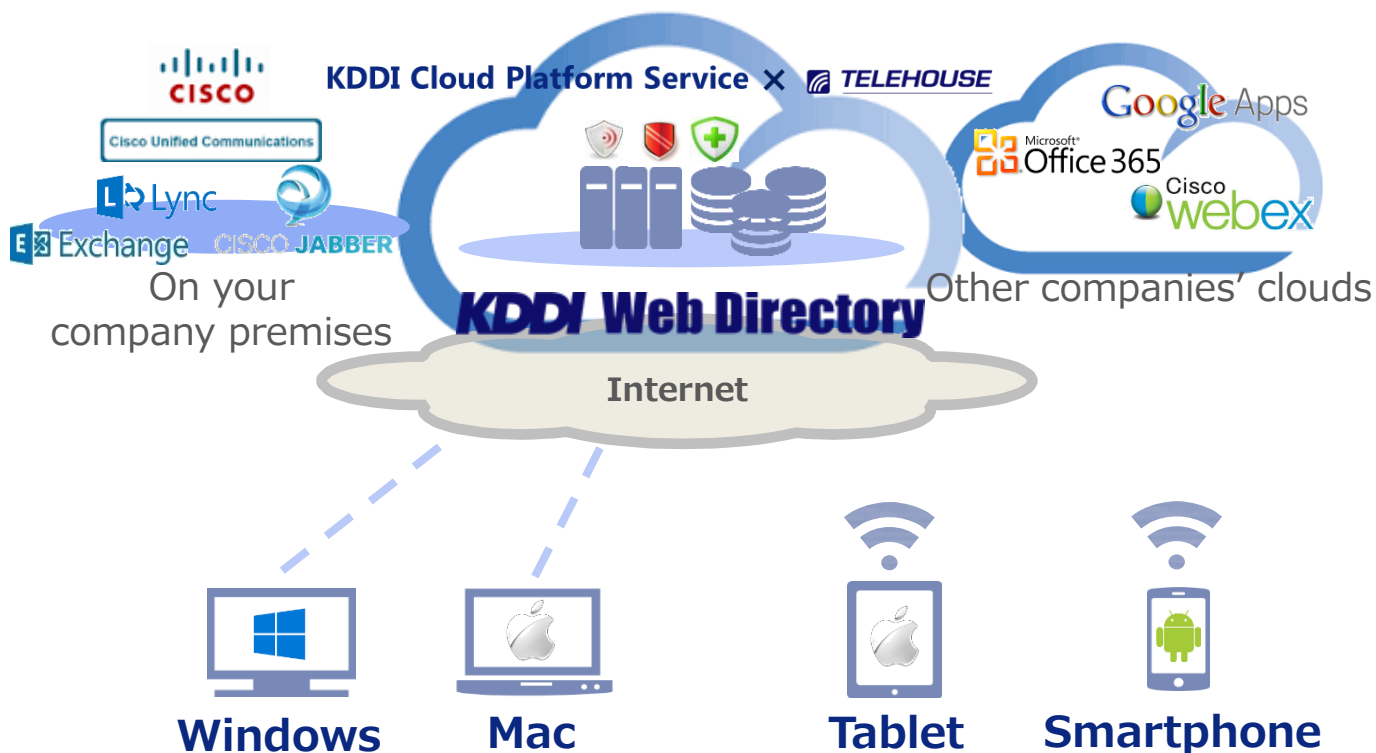

The first step toward communication starts on the cloud!

Pricing plans

[Basics]

Type	Service Description	Price			Remarks
		Initial Cost	Monthly (per account)	Monthly (per ID)	
Standard	Web Directory usable on the cloud	30,000 JPY	60,000 JPY	300 JPY	Setup charged separately
Advanced	Standard functionality plus integration with CUCM*	30,000 JPY	120,000 JPY	600 JPY	CUCM* integration settings, setup charged separately

*: Cisco Unified Communications Manager

[Options]

Type	Service Description	Price			Remarks
		Initial Cost	Monthly (per account)	Monthly (per ID)	
Real-time option	Standard functionality plus indication of PC user's presence	0 JPY	30,000 JPY	0 JPY	Uploaded to servers in real-time
Backup option	Regularly backs up user data	In preparation	In preparation	In preparation	Data recovery charged separately

Contact

URL:<http://bit.ly/2ujv6WA>